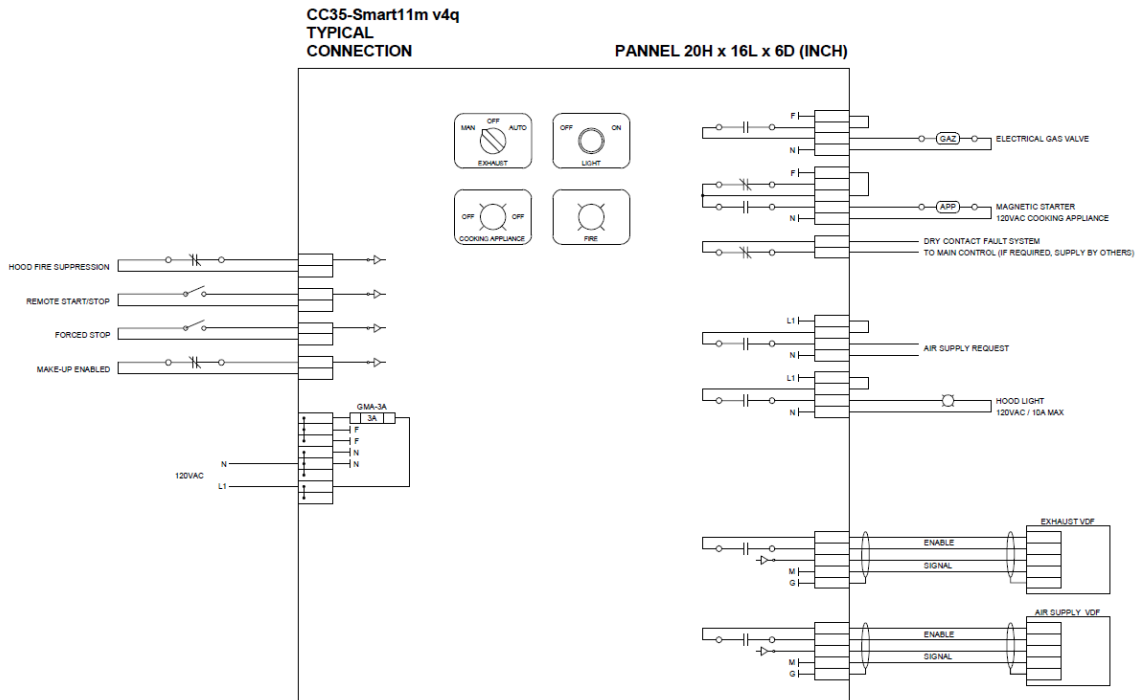

Control of :

- start/stop of the exhaust fan
- exhaust airflow modulating automatically
- air supply modulating automatically
- exhaust hood lighting
- automatic gas or electric shut-off in case of fire

Specifications	
Installation	Wall-mounted or embedded
Panel	Painted steel 16 MSG; Gray polyester finish
Voltage	120V
Amperage	15A
Standard	 Nema 4

Need a *custom design* ? Contact us !

Size

Schematics

Need a *custom design* ? Contact us !