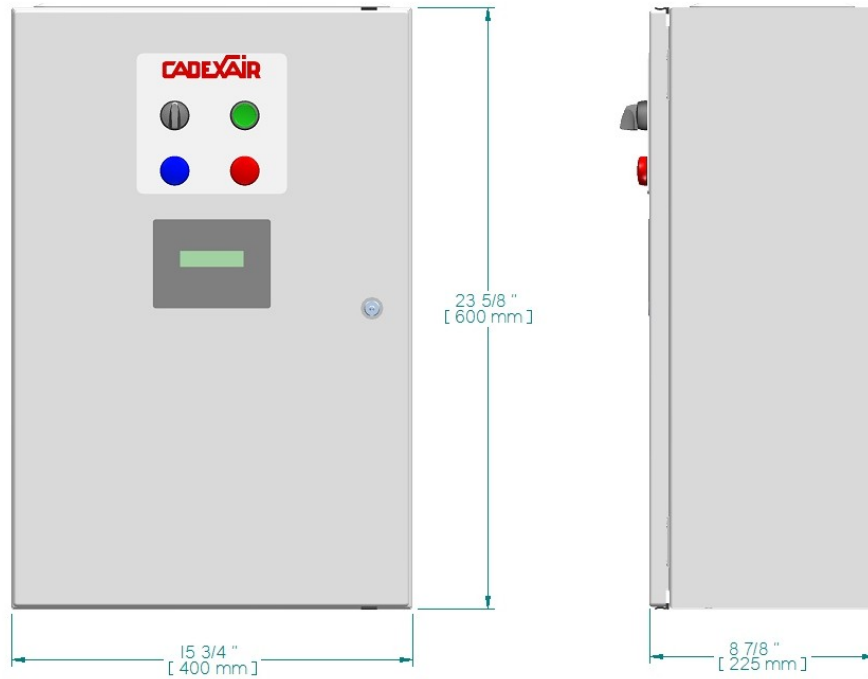

Specifications	
Installation	Wall-mounted or embedded
Panel	Painted steel 16 MSG; Gray polyester finish
Voltage	120V
Amperage	15A
Standard	 Nema 4

Need a *custom design* ? Contact us !

Size

Schematics

Need a *custom design* ? Contact us !